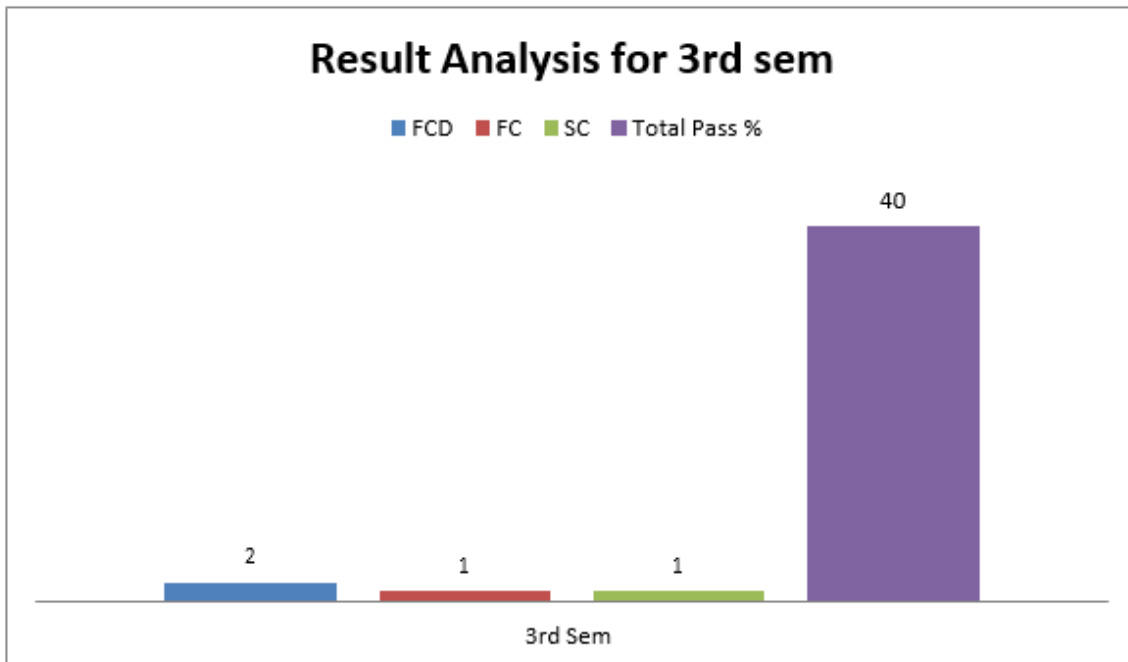

## Mechanical Engineering

### Result Analysis 2021-22

## Result Analysis for 6th sem

■ FCD ■ FC ■ SC ■ Total Pass %