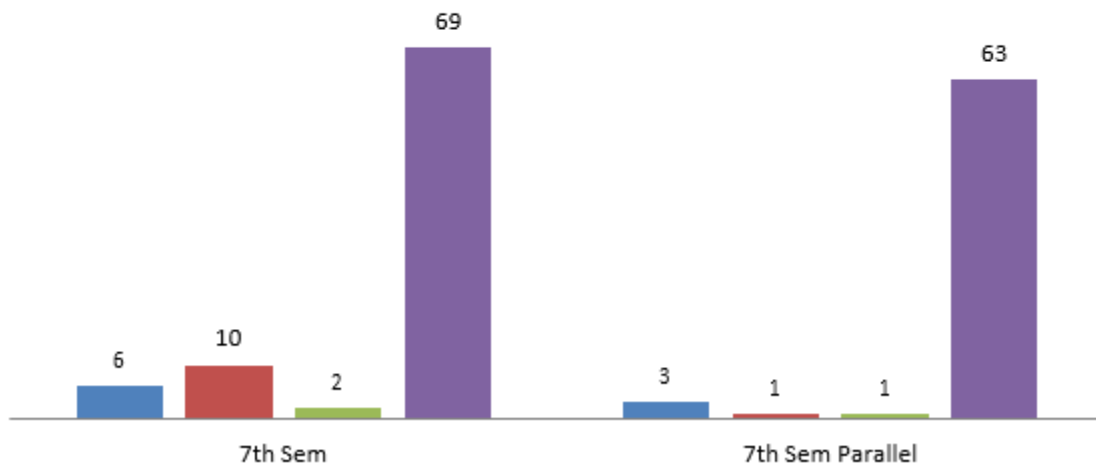

Result Analysis for 7th sem

■ FCD ■ FC ■ SC ■ Total Pass %