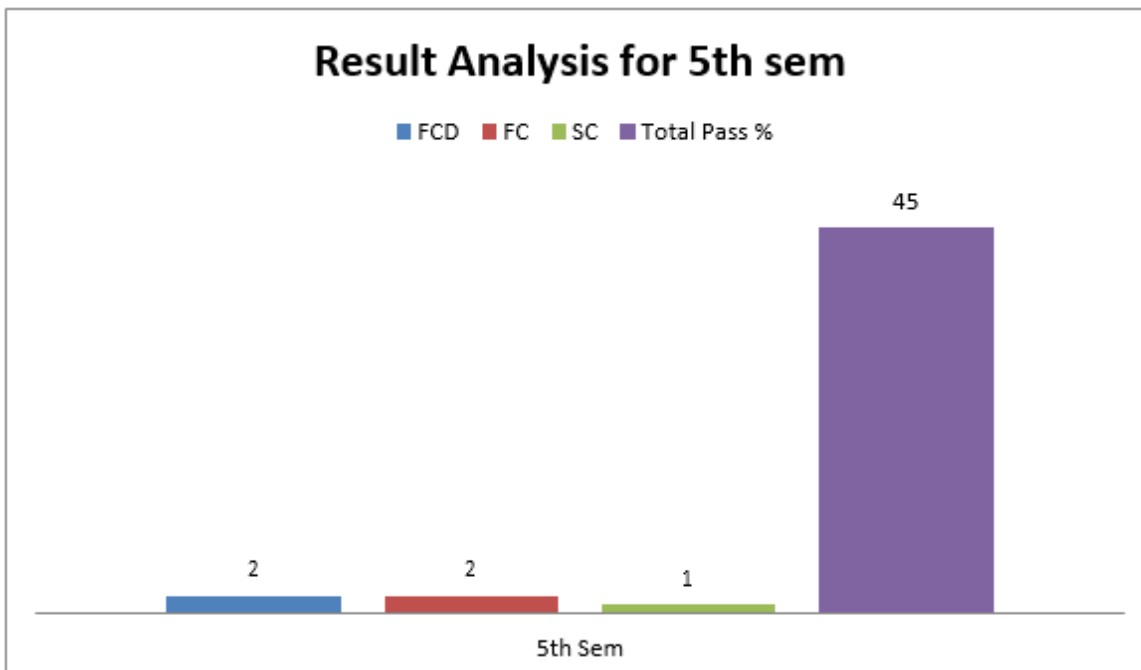

## Mechanical Engineering

### Result Analysis 2021-22

## Result Analysis for 6th sem

■ FCD ■ FC ■ SC ■ Total Pass %